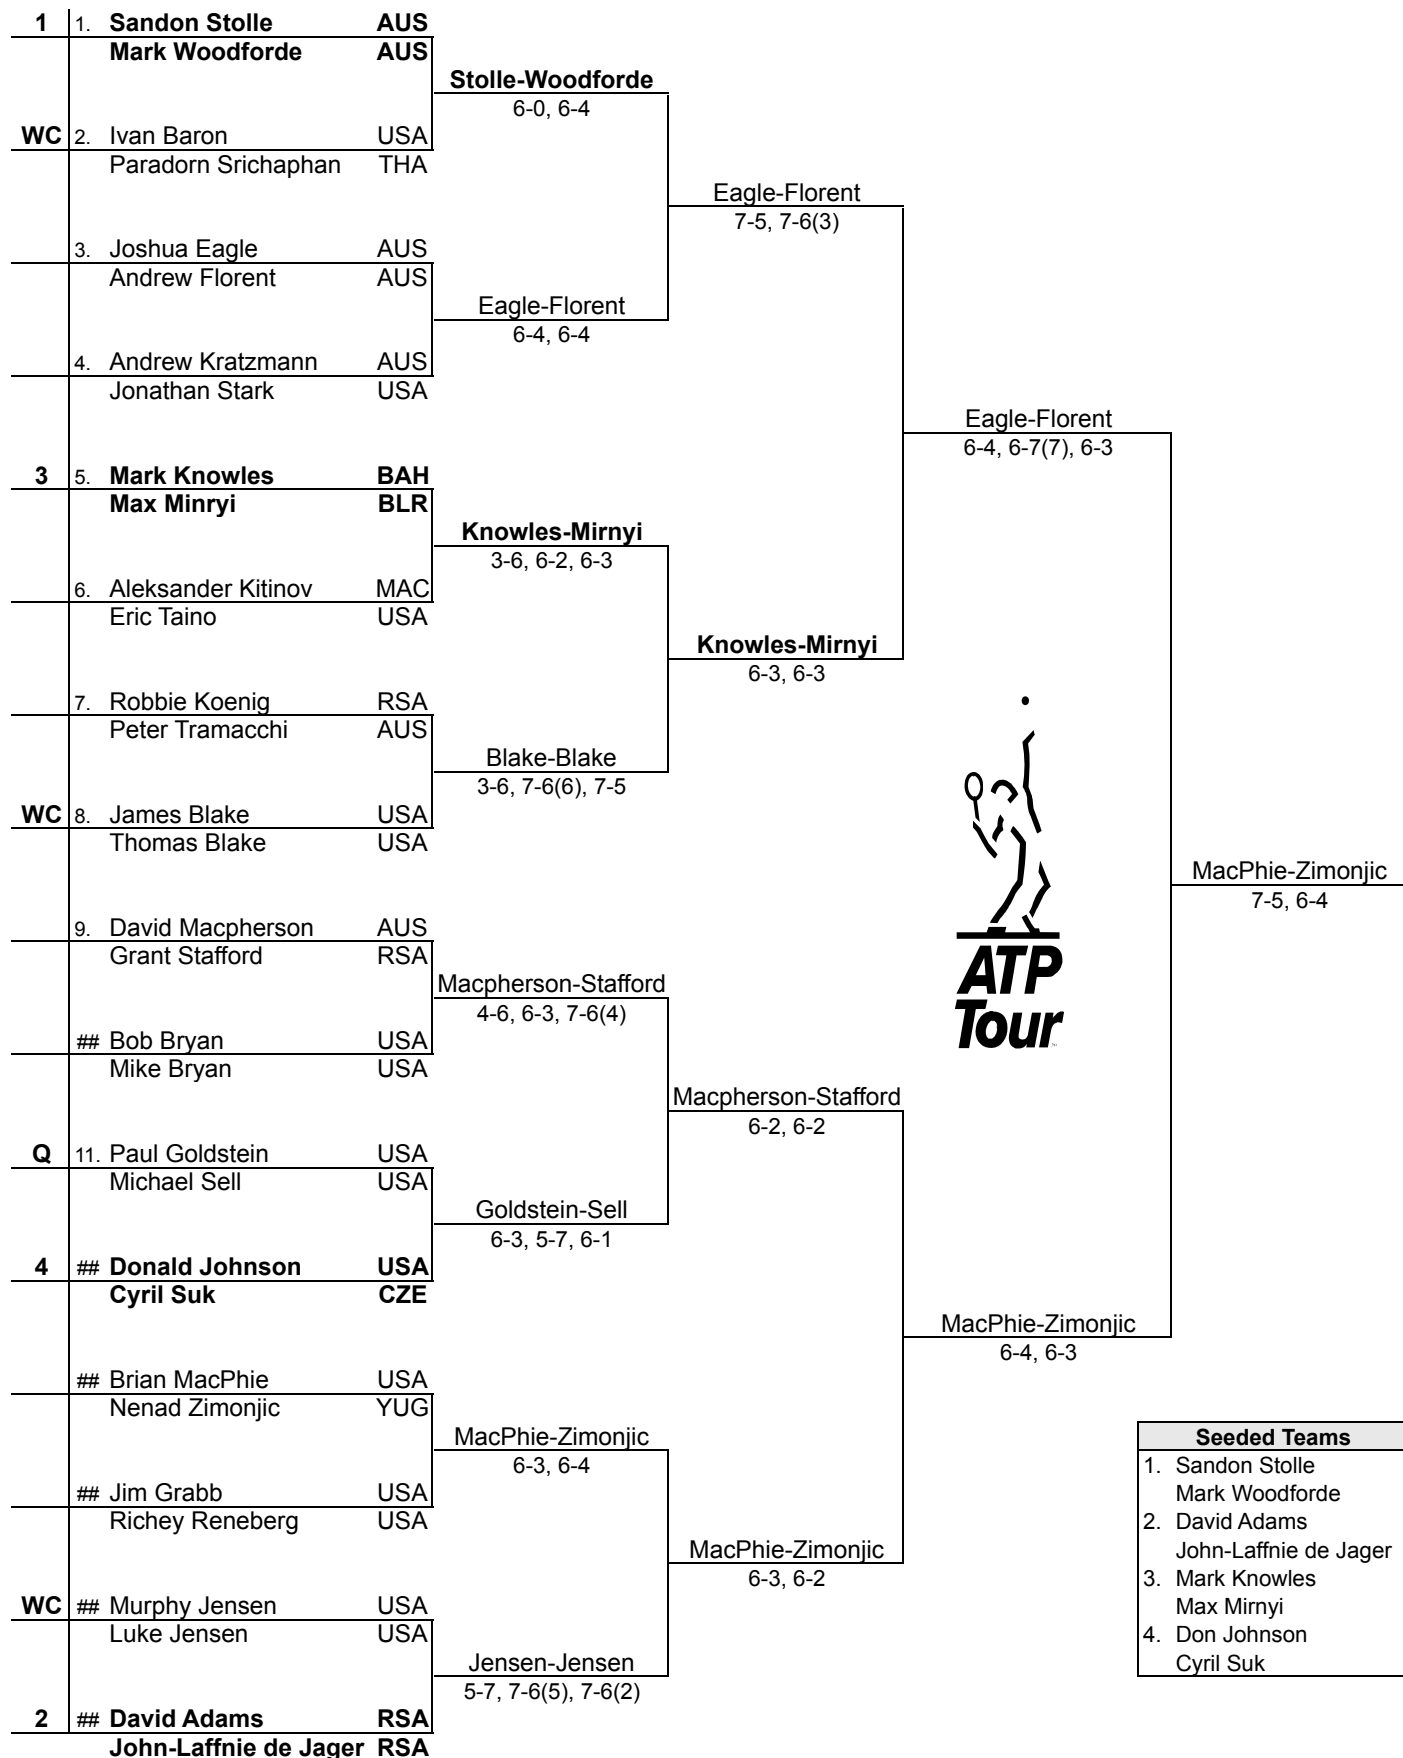

**CITRIX TENNIS CHAMPIONSHIPS  
 DELRAY BEACH, FLOR., USA  
 FEBRUARY 28-MARCH 5, 2000**

**DOUBLES MAIN DRAW  
 HARD/OUTDOOR**

Seeded Teams
1. Sandon Stolle Mark Woodforde
2. David Adams John-Laffnie de Jager
3. Mark Knowles Max Mirnyi
4. Don Johnson Cyril Suk

Last Direct Acceptance: Eagle-Florent (140)